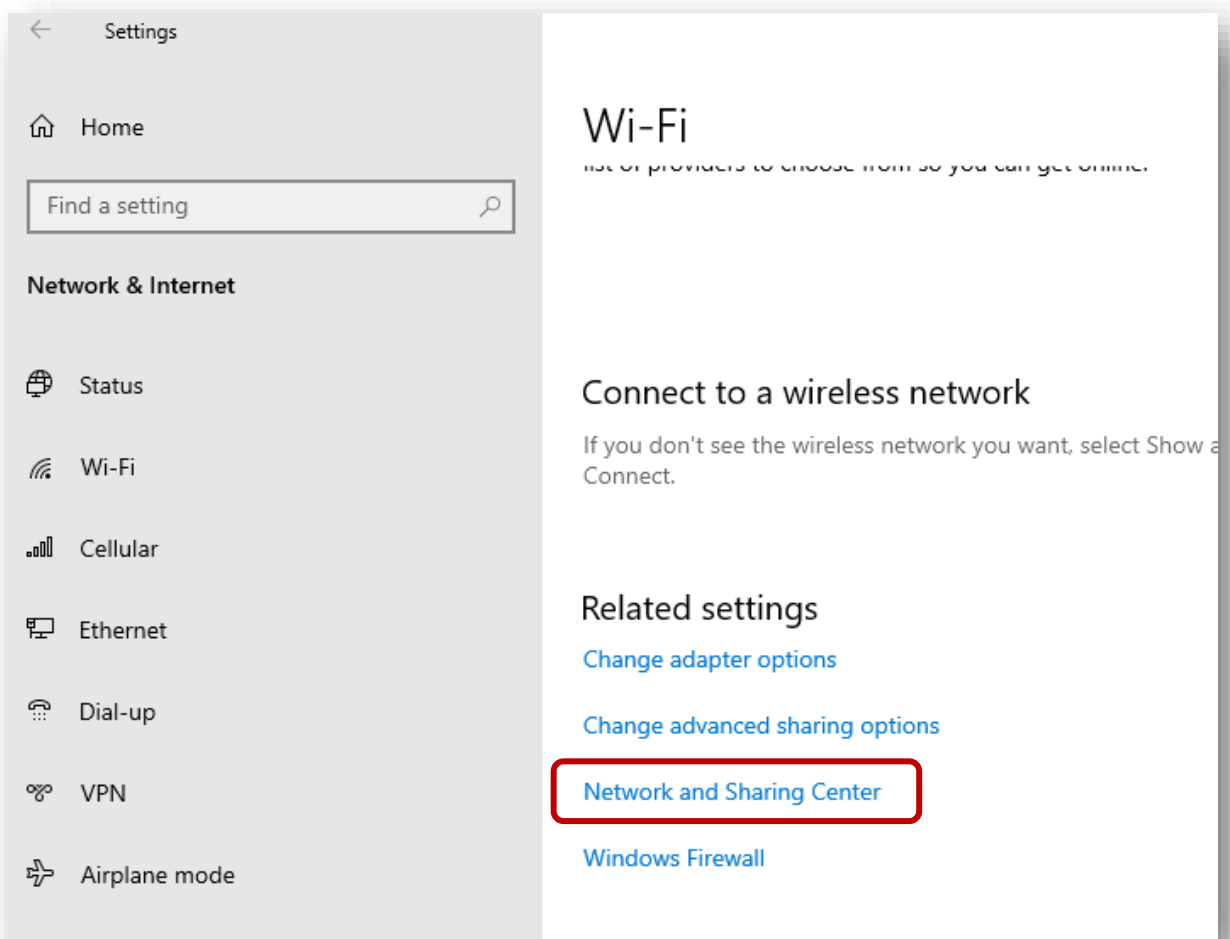

## How to find your WiFi password

1. Connect your PC to the WiFi
2. Once connected, select 'Network & Internet settings'

3. Scroll down and select 'Network and Sharing Center'

- Click on the WiFi connection

- Click on 'Wireless Properties'

6. In the 'Security' tab select 'Show characters' to show the password.