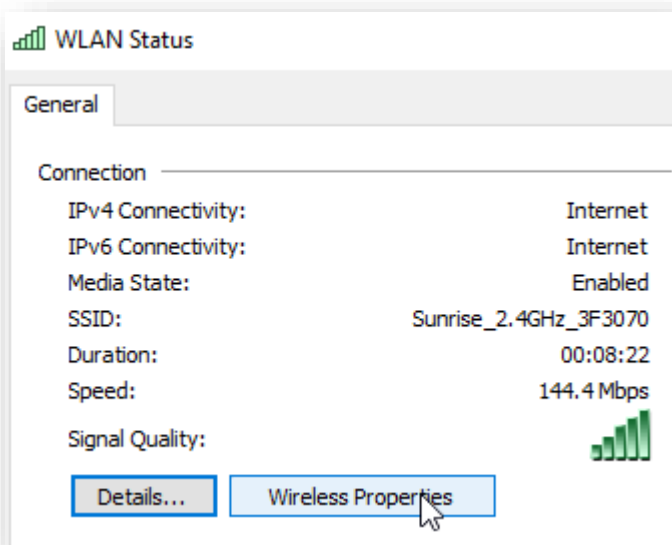

## How to find your WiFi password

1. Connect your PC to the WiFi
2. Once connected, select 'Network & Internet settings'

3. Scroll down and select 'Network and Sharing Center'

- Click on the WiFi connection

- Click on 'Wireless Properties'

6. In the 'Security' tab select 'Show characters' to show the password.