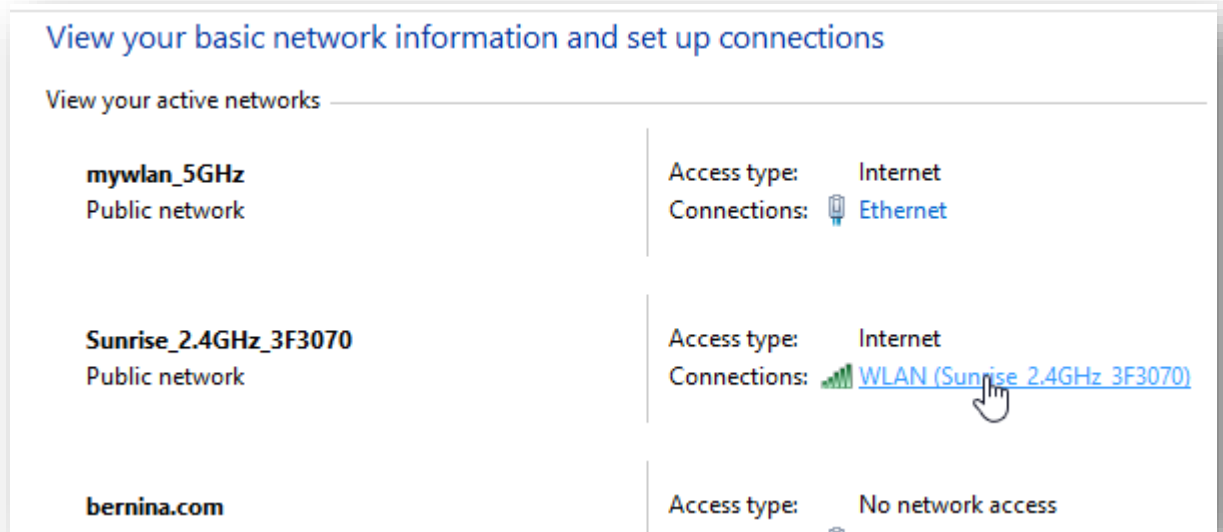

## How to find your WiFi password

1. Connect your PC to the WiFi
2. Once connected, select 'Network & Internet settings'

3. Scroll down and select 'Network and Sharing Center'

- Click on the WiFi connection

- Click on 'Wireless Properties'

6. In the 'Security' tab select 'Show characters' to show the password.