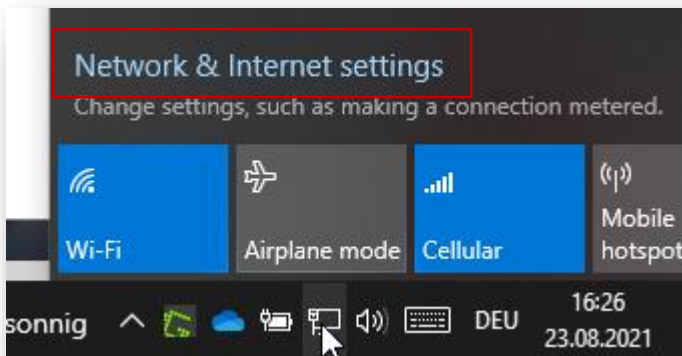

## How to find your WiFi password

1. Connect your PC to the WiFi
2. Once connected, select 'Network & Internet settings'

3. Scroll down and select 'Network and Sharing Center'

- Click on the WiFi connection

- Click on 'Wireless Properties'

6. In the 'Security' tab select 'Show characters' to show the password.