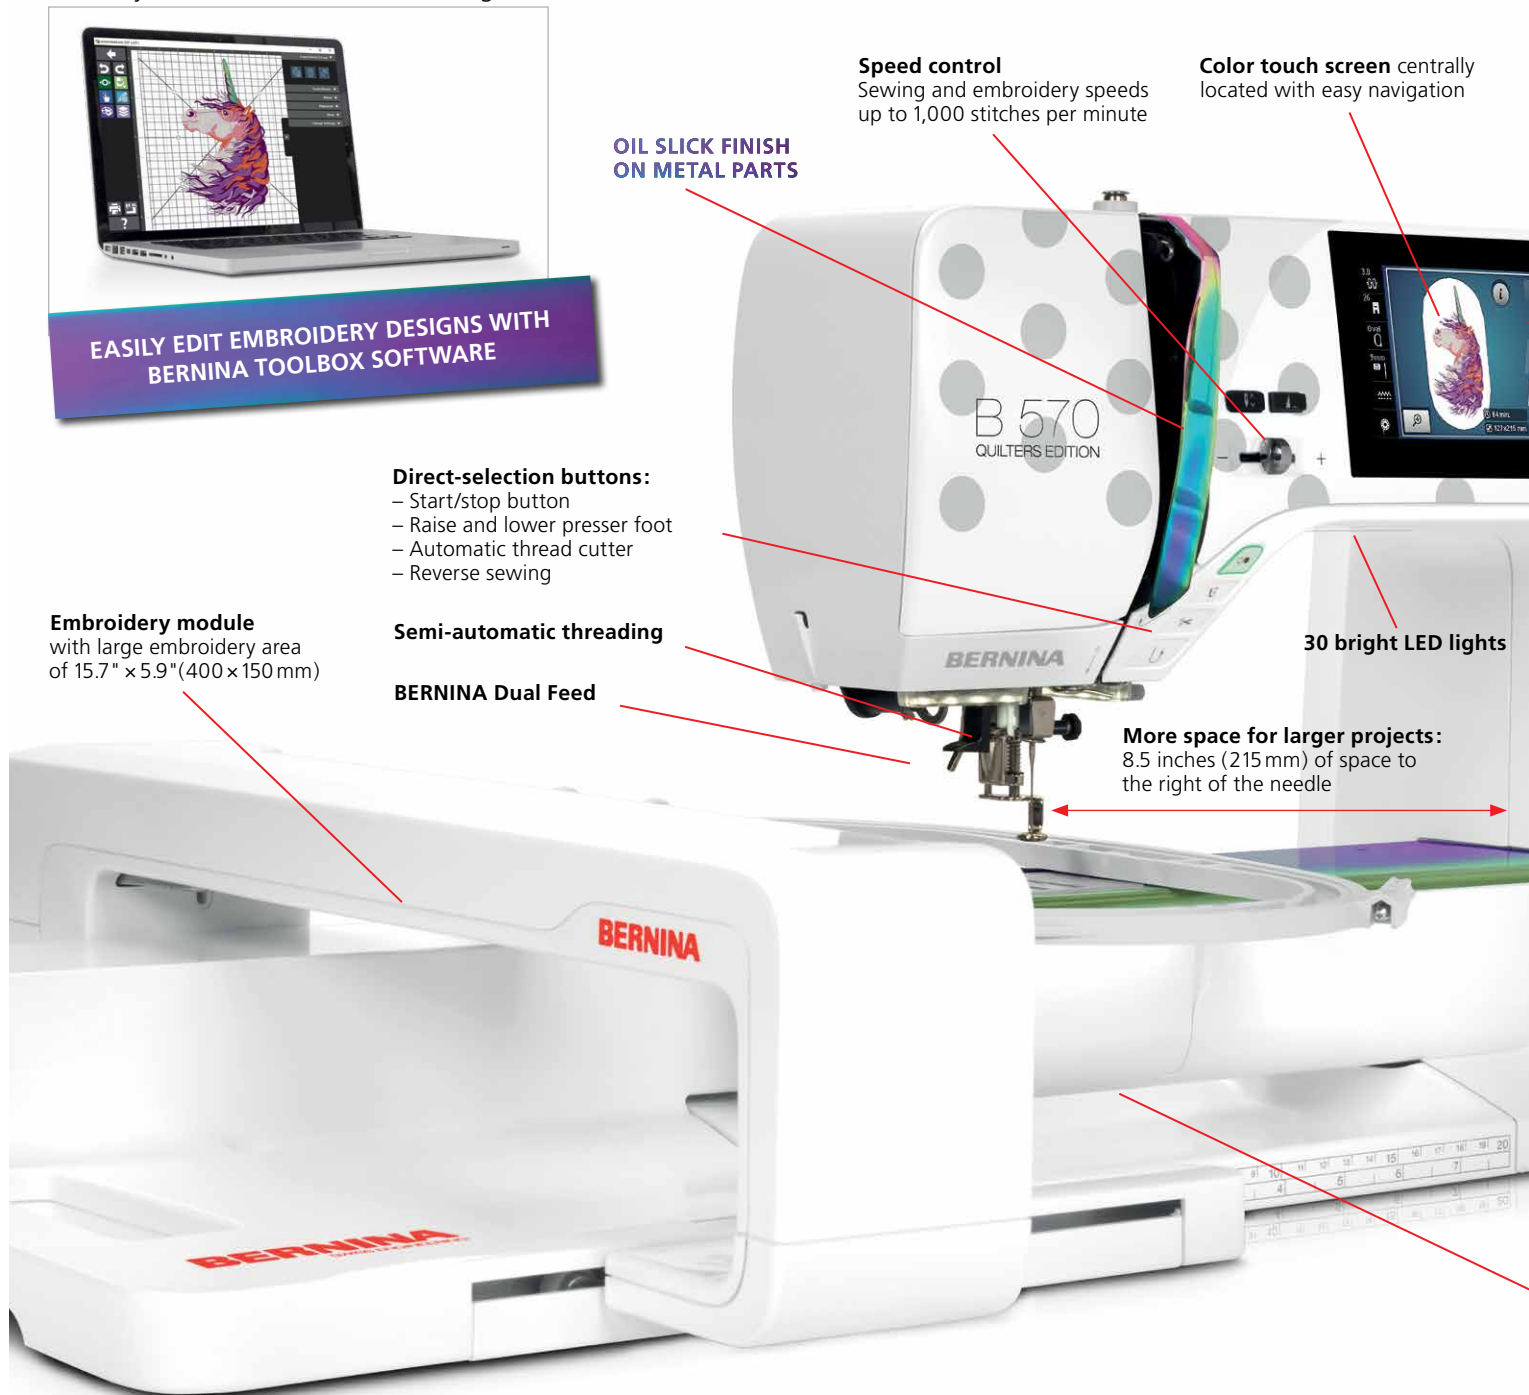

MAGICAL MACHINE. BEGUILING BUNDLE.

Add a dose of magic to the B 570 QE, stir in an enchanting bundle of goodies worth over $2,200 and you've got a Tula Pink Special Edition that captivates the imagination and includes:

- Tula Pink Hardware Set—a premium collection of hand-crafted sewing cutlery—in a decorative tin
- Tula Pink Embroidery Collection of unique embroidery & quilting designs
- Tula Pink decorative stitches
- BERNINA Embroidery Module
- BERNINA Accessory Bag
- BERNINA Toolbox Editing Module including 100 additional embroidery motifs

So hurry, because like all the best magic, this machine is sure to vanish!†

EASILY EDIT EMBROIDERY DESIGNS WITH BERNINA TOOLBOX SOFTWARE

Speed control
Sewing and embroidery speeds up to 1,000 stitches per minute

Color touch screen centrally located with easy navigation

OIL SLICK FINISH ON METAL PARTS

Direct-selection buttons:
– Start/stop button
– Raise and lower presser foot
– Automatic thread cutter
– Reverse sewing

Embroidery module with large embroidery area of 15.7" x 5.9" (400 x 150 mm)

Semi-automatic threading

30 bright LED lights

BERNINA Dual Feed

More space for larger projects: 8.5 inches (215 mm) of space to the right of the needle

BERNINA

BERNINA