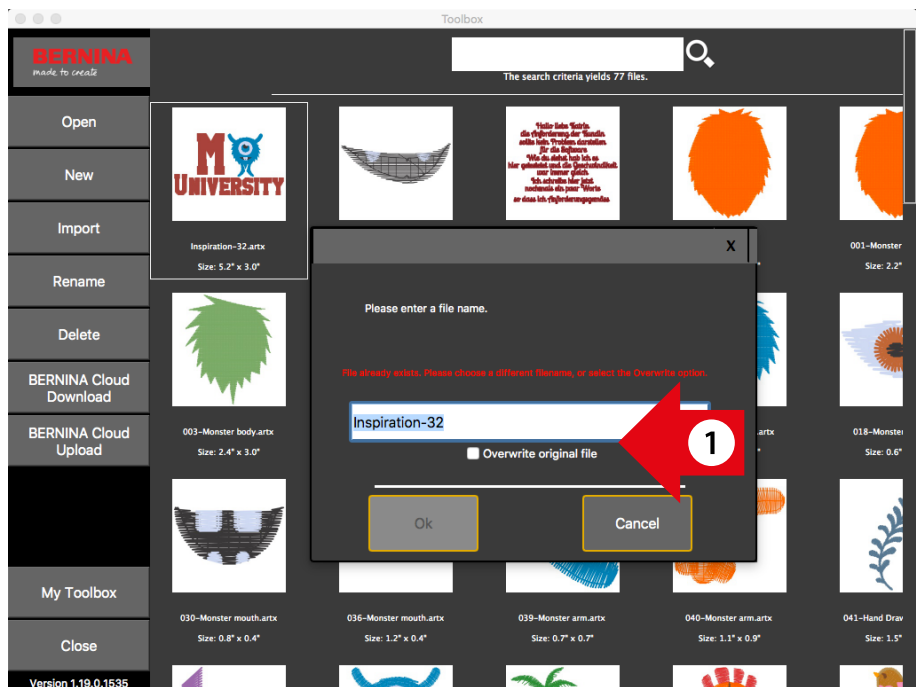

4. Scroll to the design you like the best.
 - a. Select the category you want.
 - b. Type in the search term for the design you are looking for.

Please note: when entering more than one search term only designs fulfilling both search terms will be shown as result.

5. To select the design click on the design you want.
6. Click on „download“.

Upload Design to BERNINA Cloud

1. Select the design you want to upload.
2. Click on „Upload to BERNINA Cloud“.

3. If the design already exists you can click on „Overwrite original file“ to replace the existing design or you can give it another name.

- When your design is uploaded successfully click on „Ok“.

Access Toolbox designs on BERNINA Cloud

- Open a Browser on your computer, tablet or smart phone and type the URL www.berninacloud.com.
 - We recommend to use Chrome for Windows/Android and Safari for MAC OS X/IOS.