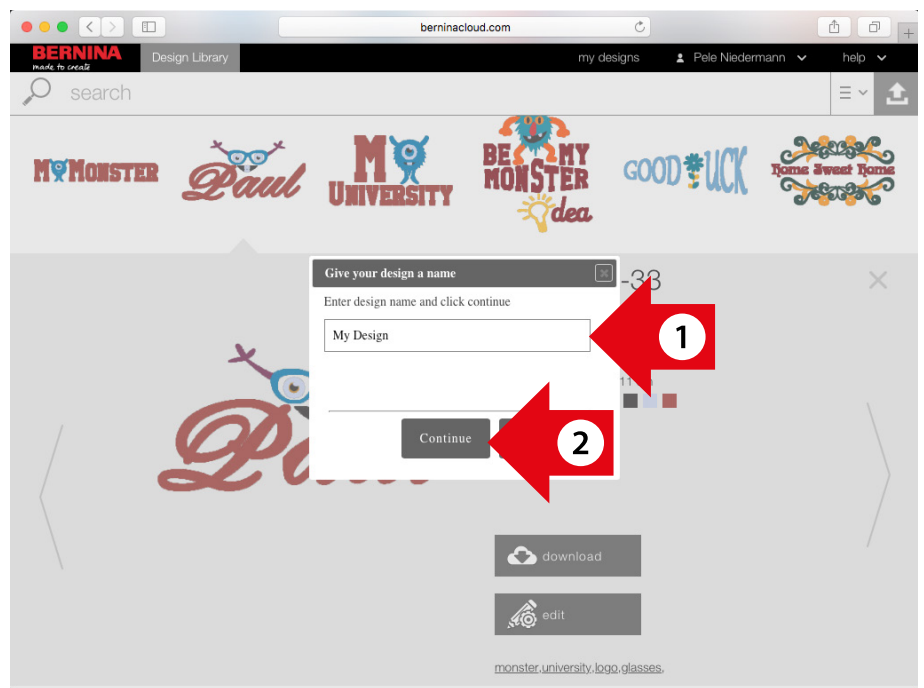

- When your design is uploaded successfully click on „Ok“.

Access Toolbox designs on BERNINA Cloud

- Open a Browser on your computer, tablet or smart phone and type the URL www.berninacloud.com.
 - We recommend to use Chrome for Windows/Android and Safari for MAC OS X/IOS.

Please note: when using Google Chrome as Browser this page can be shown translated if the function is chosen.

Edit a Design in BERNINA Cloud

1. Click on the design you want to edit and click „Edit“.

2. If you take a design from BERNINA Cloud enter a name for the design and click on „Continue“.