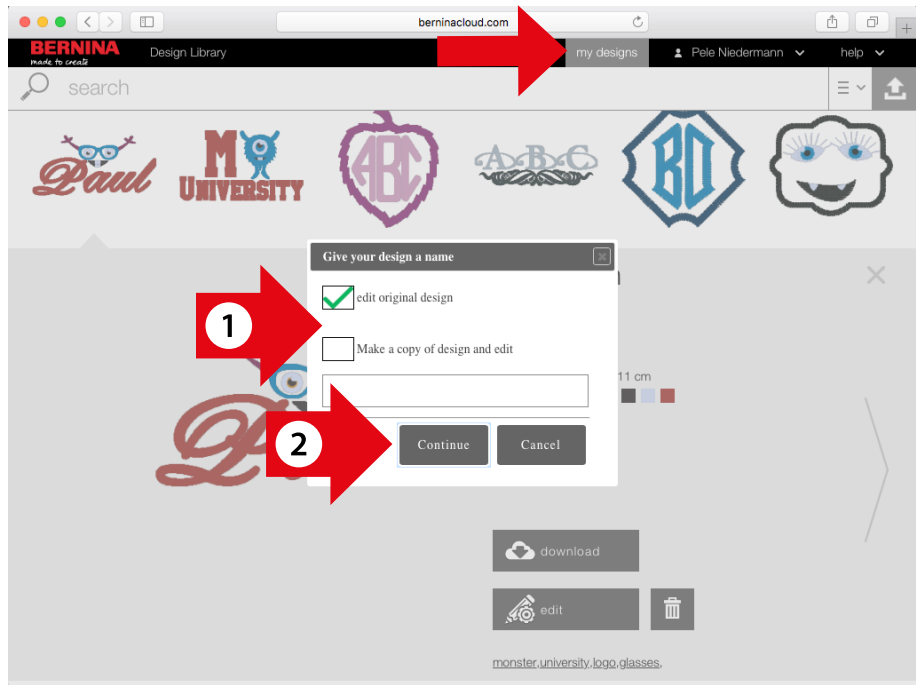

3. If you select a design from „my Designs“ you have two options:
  - a. „edit original design“ when you want to edit the existing design
  - b. Or „Make a copy of design and edit“ if you want to keep the original and edit a copy.

In this case you have to enter a new name for the design.

4. Click on „Continue“.