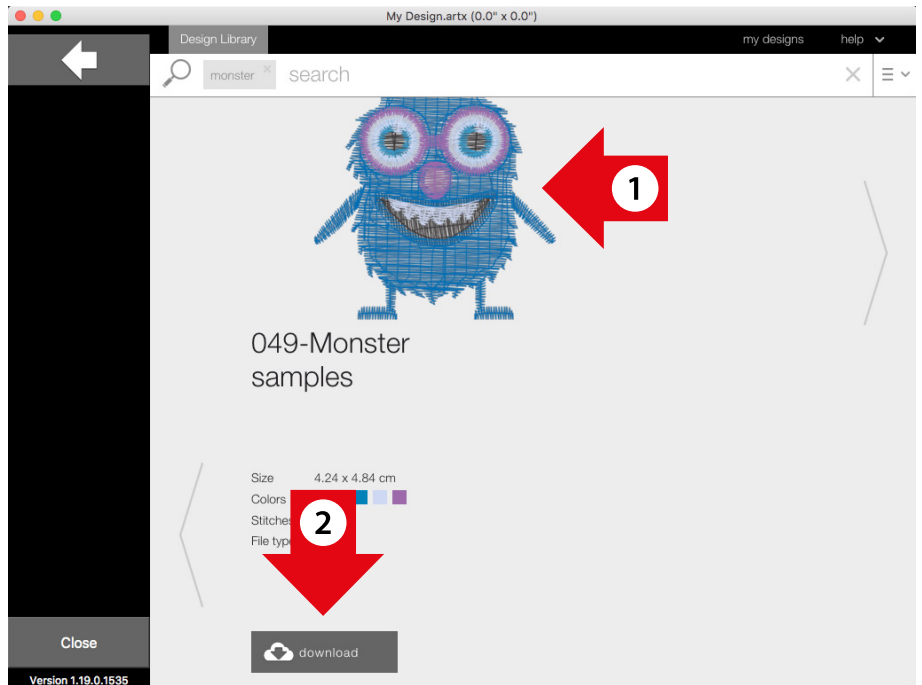

5. To select the design click on the design you want.
6. Click on „download“.