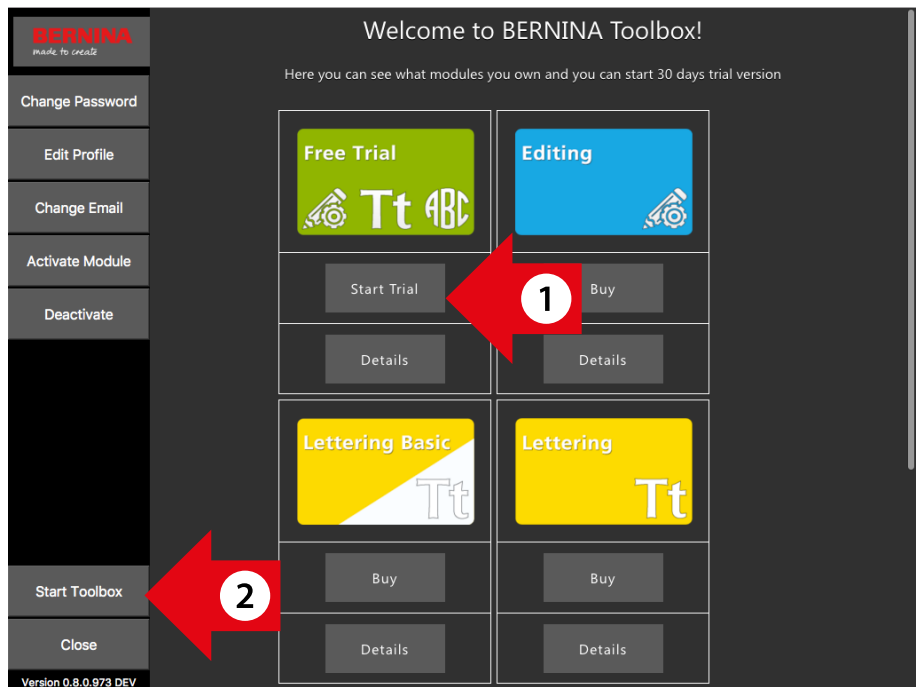

Choose trial or activate a module

1. If you want to use the Trial version, simply click on 'Start Trial'

2. To start Toolbox click on 'Start Toolbox'.

If you bought a Toolbox license code, please go to „Activate Toolbox Module“.