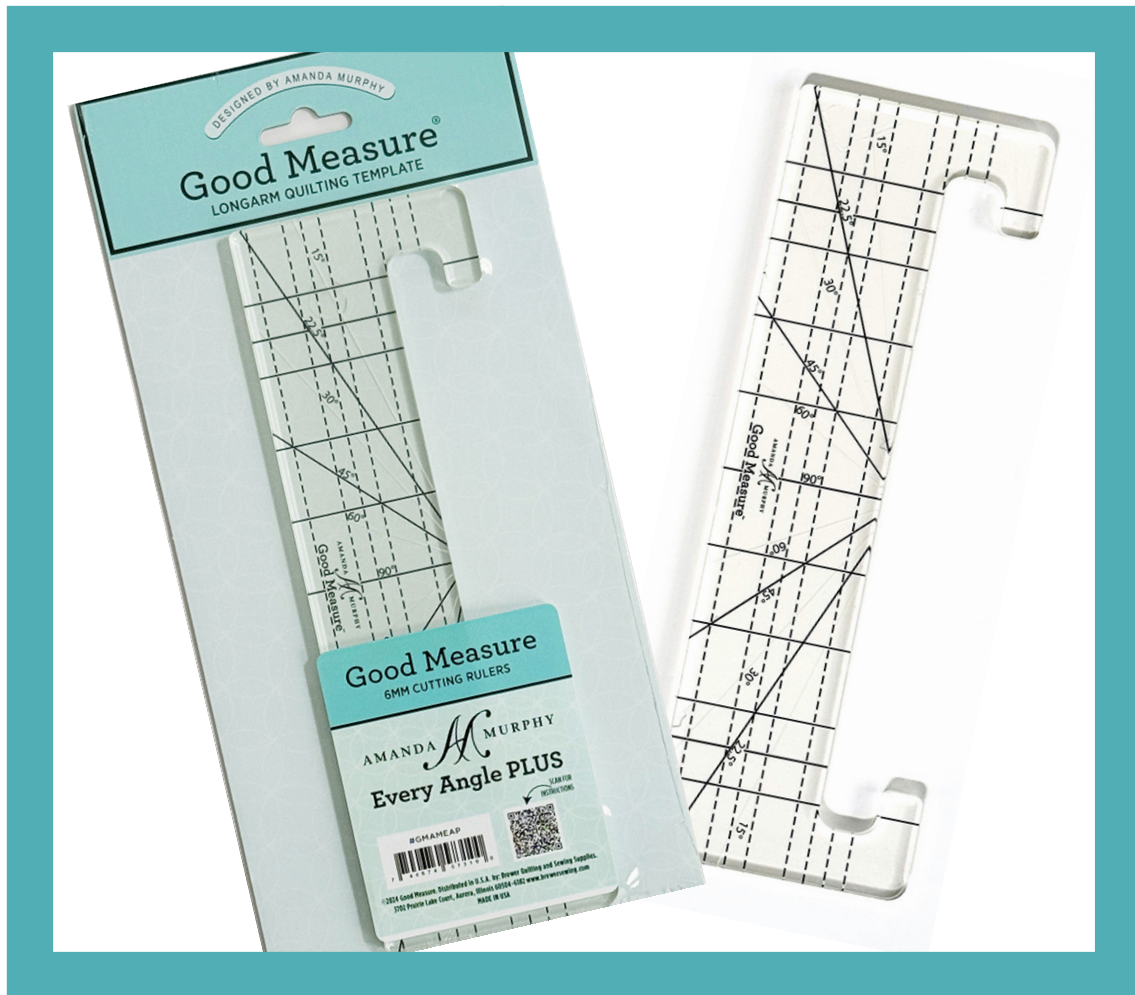

## Every Angle Plus

The Every Angle Plus is a new and improved Amanda Murphy ruler and one of the most popular in the range. The “hook” top and bottom makes stitching-in-the-ditch work easy and the various angle markings make cross-hatch a breeze.