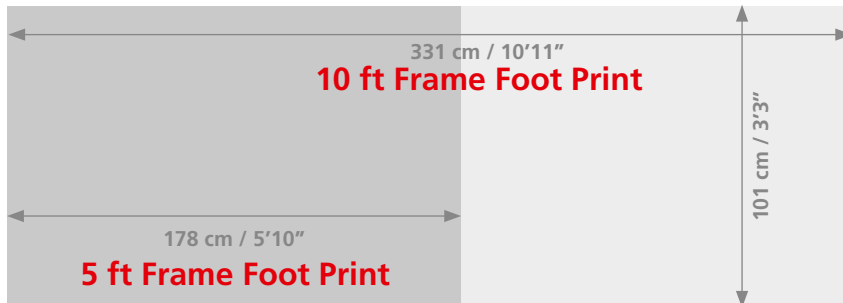

## BERNINA Studio Frame

Sometimes your quilting dreams are bigger than the space you have. The BERNINA Studio Frame is a modular frame and can be mounted as small as 5 ft or to its full size of 10 ft. It is spacious enough for your biggest projects and sturdy enough to handle all the performance features of the Q 16 PLUS Longarm.

- Modular frame can be set up as 5 ft or 10 ft
- Height adjustable 35" – 44"
- Quilt up to 104" size quilts
- Fast and easy set-up
- Many optional accessories available
- Upgradable any time with Q-matic automation