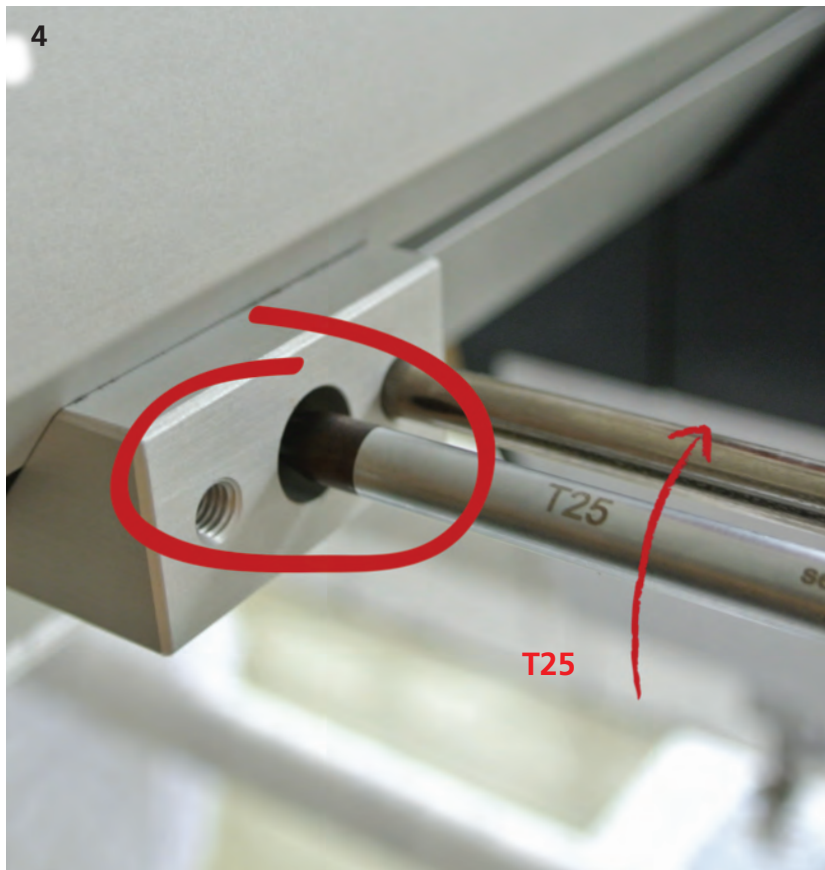

4

T25

5

Thread Spool Pin

Garnrollenhalter | Support de bobines

made to create **BERNINA**

Additional material

Any tools which are needed for the assembly are included in the delivery content of your quilting machine.