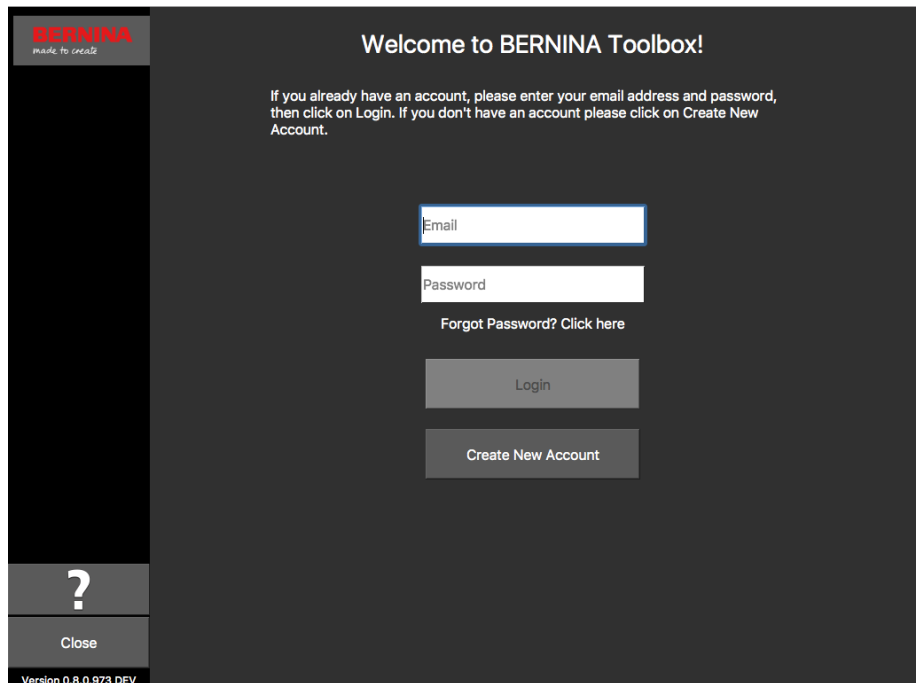

Aanmelden en Toolbox starten

Voer uw e-mailadres en wachtwoord in en klik op 'Login' om Toolbox te starten.