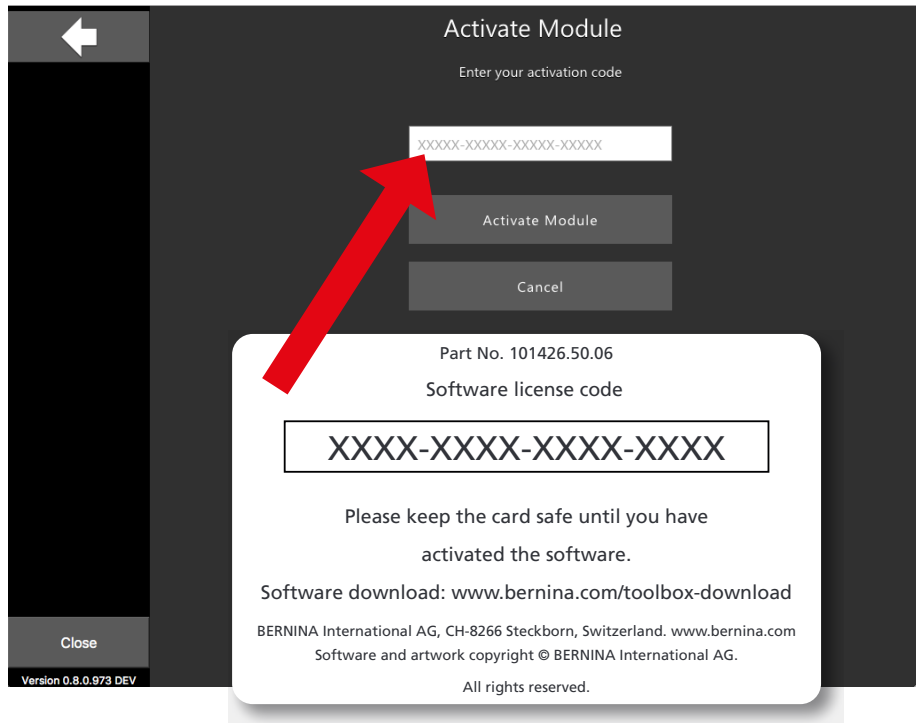

Voer de licentiecode van uw kaart in het codeveld in en klik op 'Activate Module'.