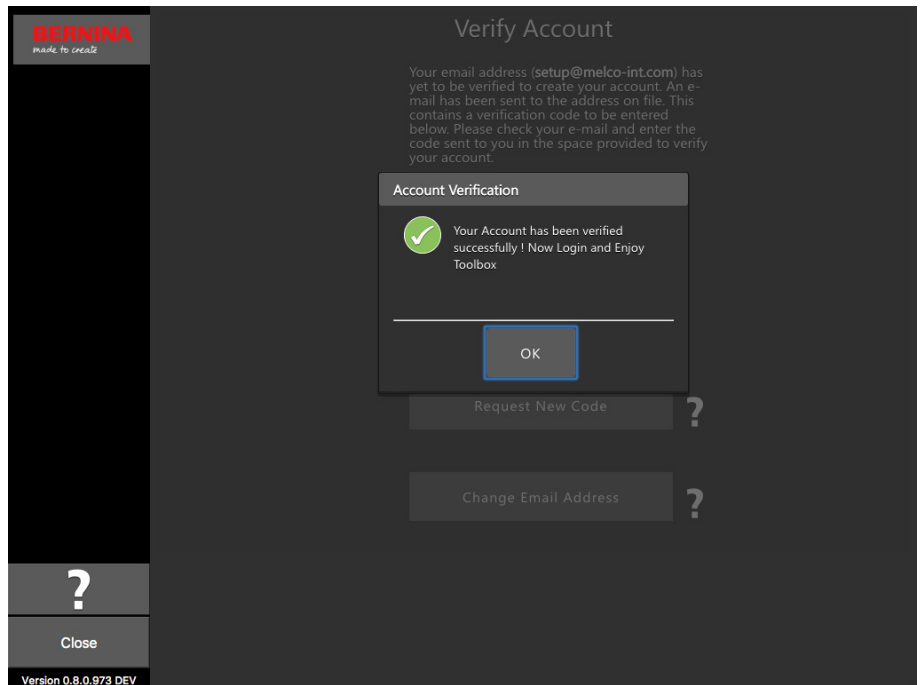

Maken van gebruikersaccount voltooien

Zodra u klaar bent met het maken van uw gebruikersaccount, verschijnt een pop-up venster. Klik op 'OK' om naar het aanmeldvenster te gaan.