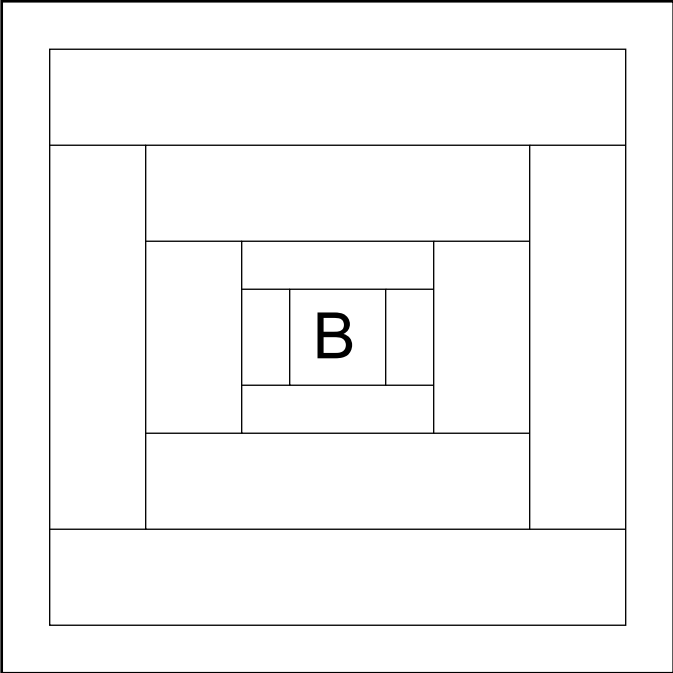

Striped Windows Quilt  
by Liza Lucy

3" block A  
6" block A

For personal use only  
© 2011 Liza Lucy

Striped Windows Quilt  
by Liza Lucy

3" block B  
6" block B

For personal use only  
© 2011 Liza Lucy

A technical drawing of a rectangular frame. The frame is composed of several concentric rectangular sections. The innermost section is a small rectangle containing the label  $A_1$ . This is surrounded by a larger rectangular section, which is further enclosed by another rectangular section. The outermost section is a wide border. A vertical red line is drawn on the right side of the frame, extending from the top to the bottom.

$A_1$

Striped Windows Quilt  
by Liza Lucy

9" block  $A_2$  (tape to  $A_1$ , overlapping red lines)  
3" blocks  $C$  &  $D$

For personal use only  
© 2011 Liza Lucy

Striped Windows Quilt  
by Liza Lucy

4½" blocks C & D  
1½" blocks A & B

For personal use only  
© 2011 Liza Lucy

Striped Windows Quilt  
by Liza Lucy

4½" block C  
1½" blocks C & D

For personal use only  
© 2011 Liza Lucy