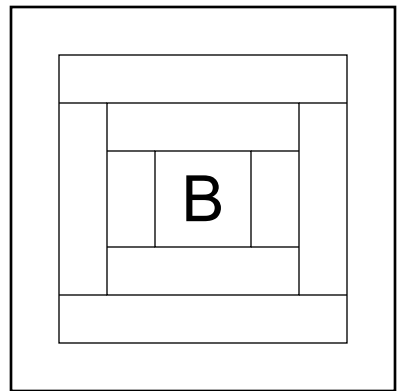

Striped Windows Quilt  
by Liza Lucy

3" block A  
6" block A

For personal use only  
© 2011 Liza Lucy

Striped Windows Quilt  
by Liza Lucy

3" block B  
6" block B

For personal use only  
© 2011 Liza Lucy

A technical drawing of a rectangular frame. The frame is composed of several concentric rectangular sections. The innermost section is a small rectangle containing the label  $A_1$ . This is surrounded by a larger rectangular section, which is further enclosed by another rectangular section. The outermost section is a wide border. A vertical red line is drawn on the right side of the frame, extending from the top to the bottom.

$A_1$

Striped Windows Quilt  
by Liza Lucy

9" block  $A_2$  (tape to  $A_1$ , overlapping red lines)  
3" blocks  $C$  &  $D$

For personal use only  
© 2011 Liza Lucy

Striped Windows Quilt  
by Liza Lucy

4½" blocks C & D  
1½" blocks A & B

For personal use only  
© 2011 Liza Lucy

Striped Windows Quilt  
by Liza Lucy

4½" block C  
1½" blocks C & D

For personal use only  
© 2011 Liza Lucy