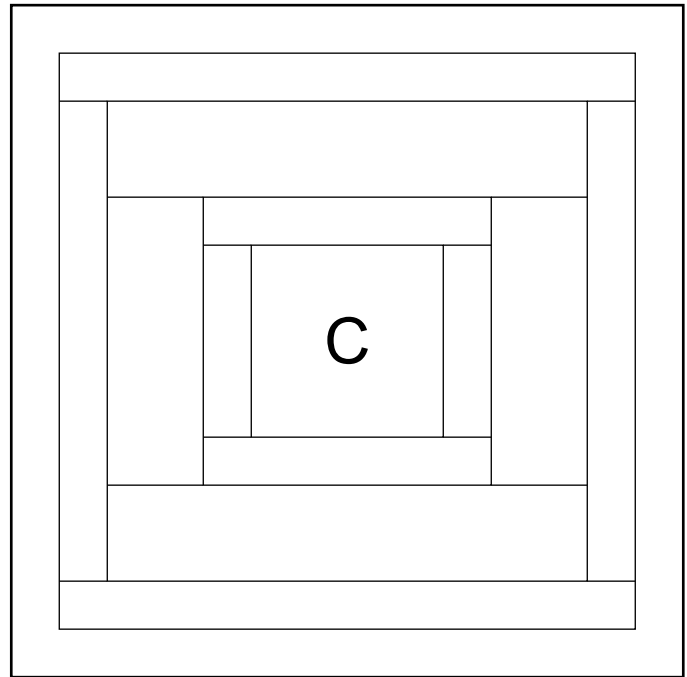

Striped Windows Quilt  
by Liza Lucy

3" block A  
6" block A

For personal use only  
© 2011 Liza Lucy

Striped Windows Quilt  
by Liza Lucy

3" block B  
6" block B

For personal use only  
© 2011 Liza Lucy

A technical drawing of a rectangular frame. The frame is composed of several concentric rectangular sections. The innermost section is a small rectangle containing the label  $A_1$ . This is surrounded by a larger rectangular section, which is further enclosed by another rectangular section. The outermost section is a wide border. A vertical red line is drawn on the right side of the frame, extending from the top to the bottom.

$A_1$

Striped Windows Quilt  
by Liza Lucy

9" block  $A_2$  (tape to  $A_1$ , overlapping red lines)  
3" blocks  $C$  &  $D$

For personal use only  
© 2011 Liza Lucy

Striped Windows Quilt  
by Liza Lucy

4½" blocks C & D  
1½" blocks A & B

For personal use only  
© 2011 Liza Lucy

Striped Windows Quilt  
by Liza Lucy

4½" block C  
1½" blocks C & D

For personal use only  
© 2011 Liza Lucy