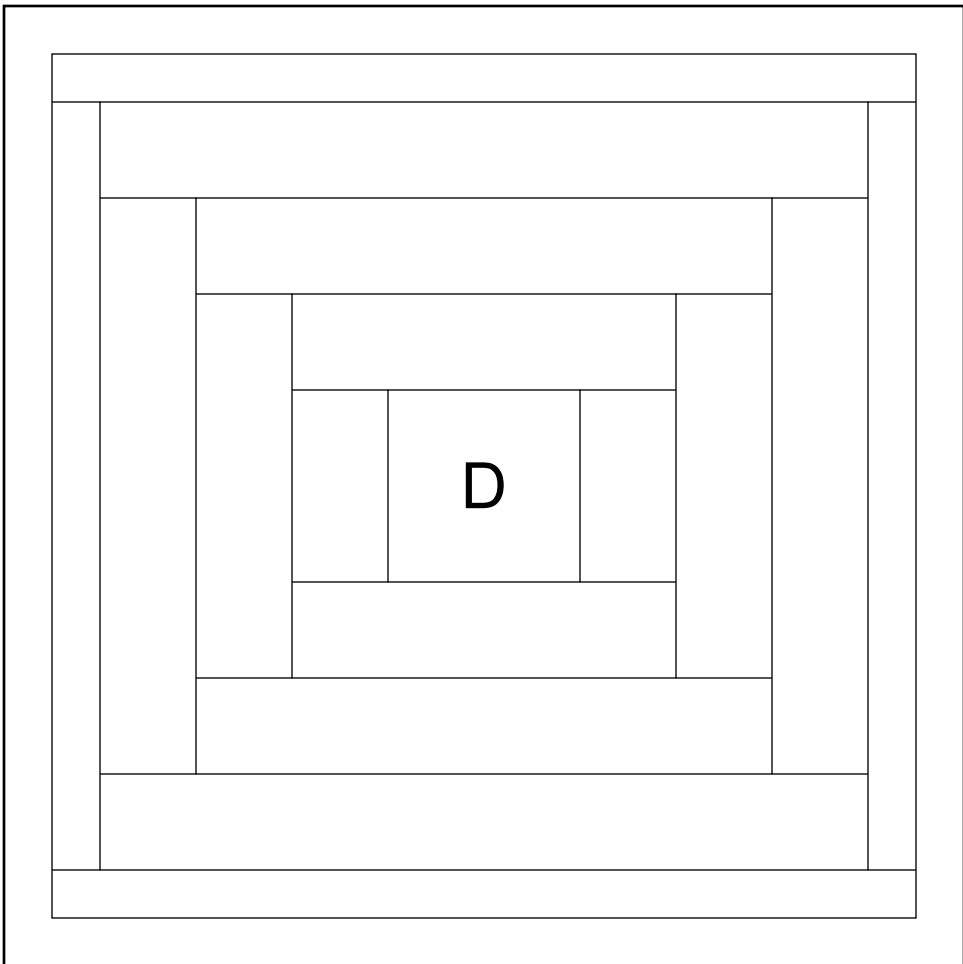

Striped Windows Quilt  
by Liza Lucy

3" block A  
6" block A

For personal use only  
© 2011 Liza Lucy

Striped Windows Quilt  
by Liza Lucy

3" block B  
6" block B

For personal use only  
© 2011 Liza Lucy

A technical drawing of a rectangular frame. The frame is composed of several concentric rectangular sections. The innermost section is a small rectangle containing the label  $A_1$ . This is surrounded by a larger rectangular section, which is further enclosed by another rectangular section. The outermost section is a wide border. A vertical red line is drawn on the right side of the frame, extending from the top to the bottom.

$A_1$

Striped Windows Quilt  
by Liza Lucy

9" block  $A_2$  (tape to  $A_1$ , overlapping red lines)  
3" blocks  $C$  &  $D$

For personal use only  
© 2011 Liza Lucy

Striped Windows Quilt  
by Liza Lucy

4½" blocks C & D  
1½" blocks A & B

For personal use only  
© 2011 Liza Lucy

Striped Windows Quilt  
by Liza Lucy

4½" block C  
1½" blocks C & D

For personal use only  
© 2011 Liza Lucy