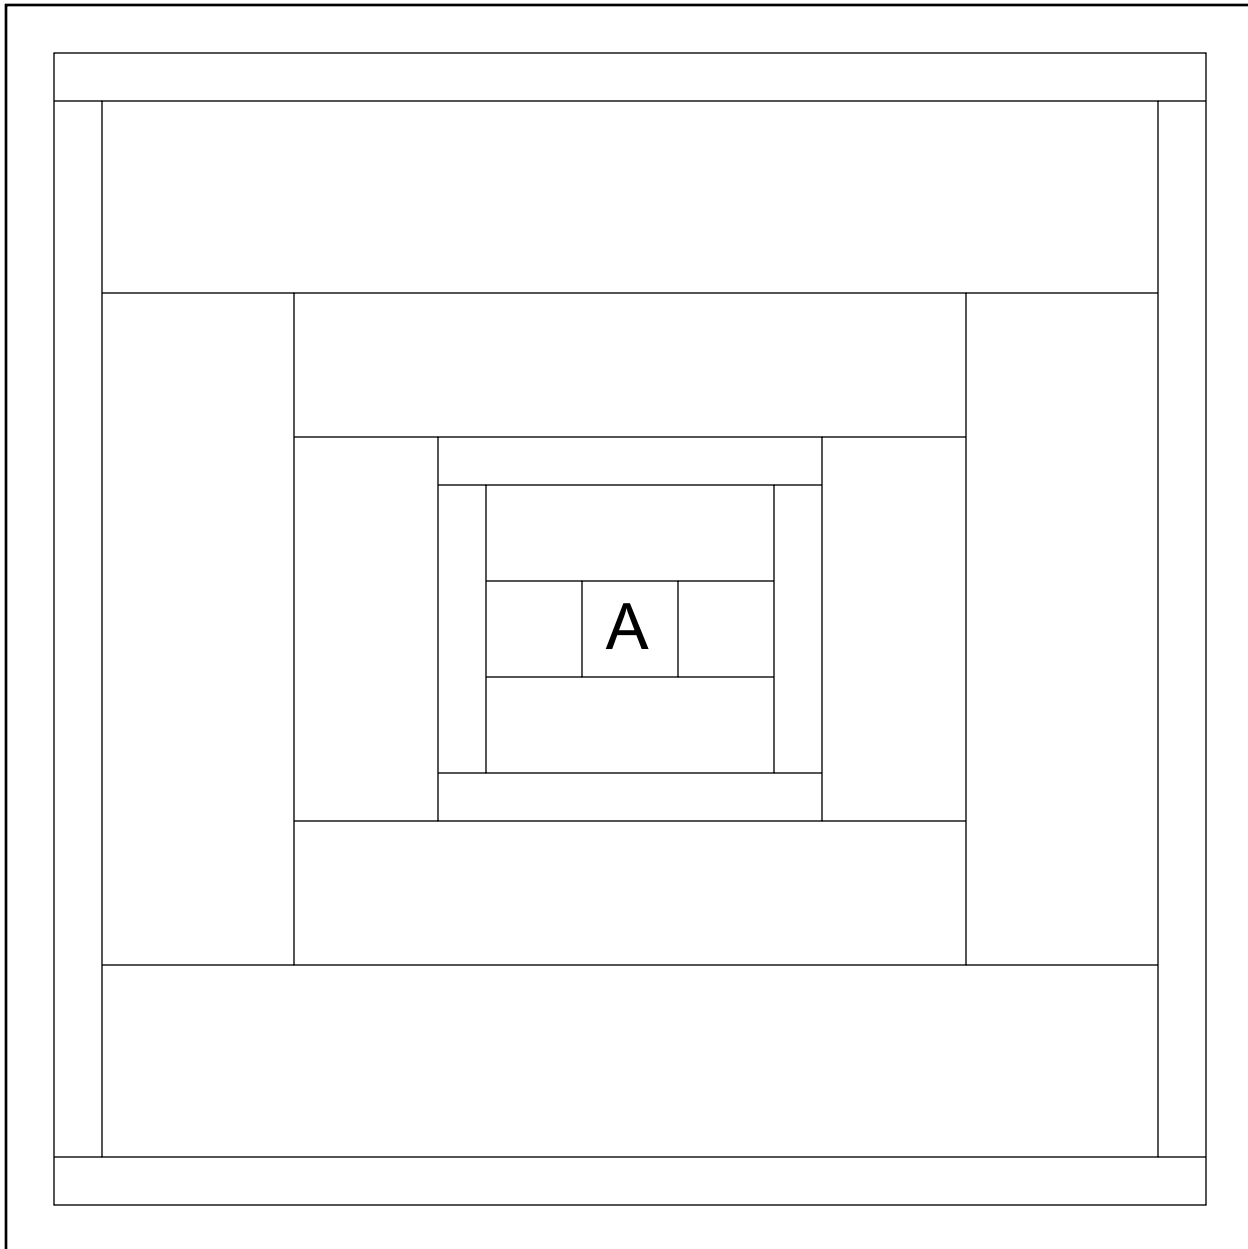

Striped Windows Quilt  
by Liza Lucy

3" block A  
6" block A

For personal use only  
© 2011 Liza Lucy

Striped Windows Quilt  
by Liza Lucy

3" block B  
6" block B

For personal use only  
© 2011 Liza Lucy

A technical drawing of a rectangular frame. The frame is composed of several concentric rectangular sections. The innermost section is a small rectangle containing the label  $A_1$ . This is surrounded by a larger rectangular section, which is further enclosed by another rectangular section. The outermost section is a wide border. A vertical red line is drawn on the right side of the frame, extending from the top to the bottom.

$A_1$

Striped Windows Quilt  
by Liza Lucy

9" block  $A_2$  (tape to  $A_1$ , overlapping red lines)  
3" blocks  $C$  &  $D$

For personal use only  
© 2011 Liza Lucy

Striped Windows Quilt  
by Liza Lucy

4½" blocks C & D  
1½" blocks A & B

For personal use only  
© 2011 Liza Lucy

Striped Windows Quilt  
by Liza Lucy

4½" block C  
1½" blocks C & D

For personal use only  
© 2011 Liza Lucy