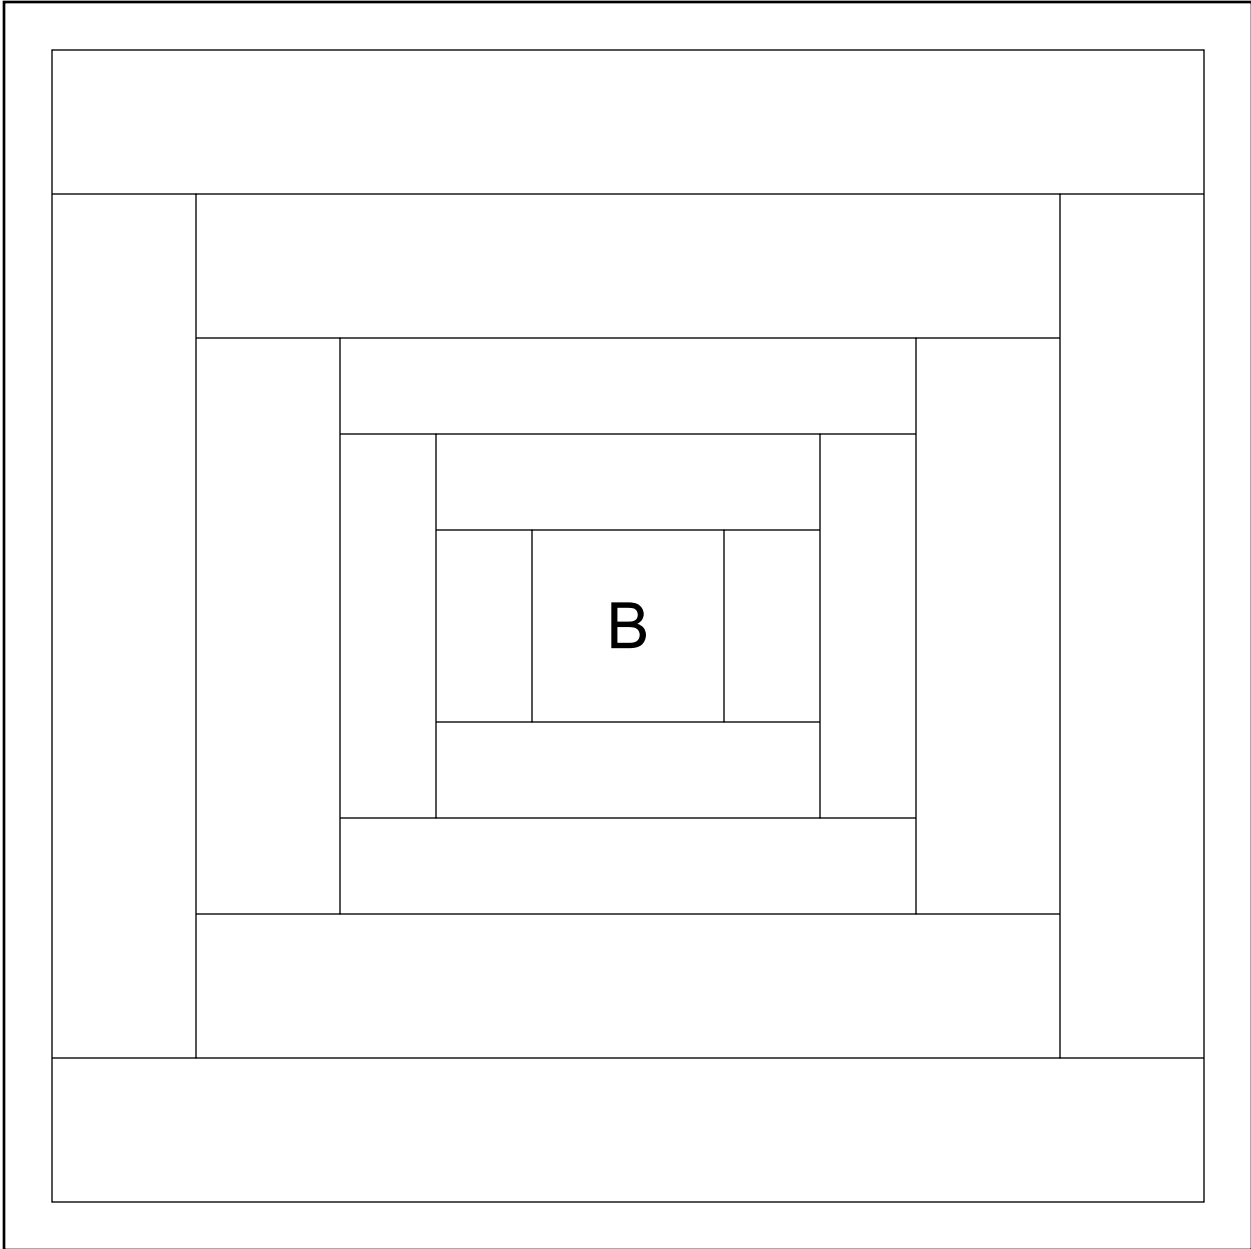

Striped Windows Quilt  
by Liza Lucy

3" block A  
6" block A

For personal use only  
© 2011 Liza Lucy

Striped Windows Quilt  
by Liza Lucy

3" block B  
6" block B

For personal use only  
© 2011 Liza Lucy

A technical drawing of a rectangular frame. The frame is composed of several concentric rectangular sections. The innermost section is a small rectangle containing the label  $A_1$ . This is surrounded by a larger rectangular section, which is further enclosed by another rectangular section. The outermost section is a wide border. A vertical red line is drawn on the right side of the frame, extending from the top to the bottom.

$A_1$

Striped Windows Quilt  
by Liza Lucy

9" block  $A_2$  (tape to  $A_1$ , overlapping red lines)  
3" blocks  $C$  &  $D$

For personal use only  
© 2011 Liza Lucy

Striped Windows Quilt  
by Liza Lucy

4½" blocks C & D  
1½" blocks A & B

For personal use only  
© 2011 Liza Lucy

Striped Windows Quilt  
by Liza Lucy

4½" block C  
1½" blocks C & D

For personal use only  
© 2011 Liza Lucy