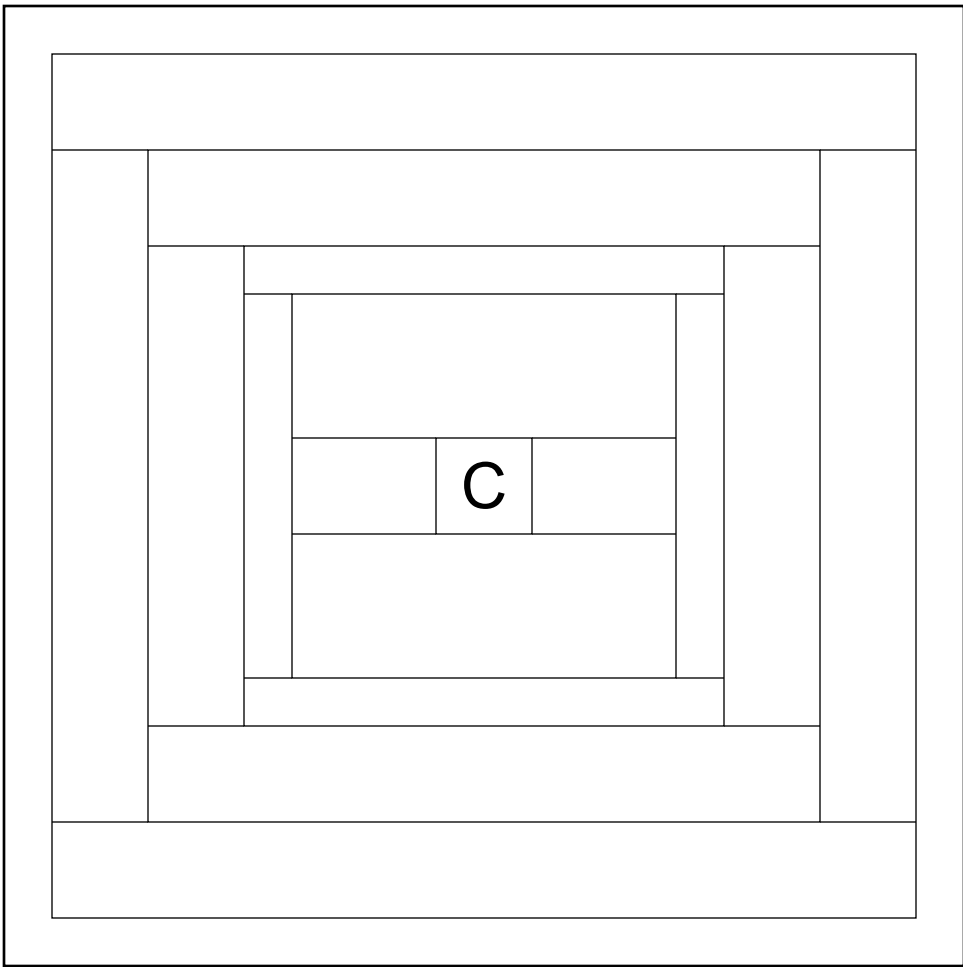

Striped Windows Quilt  
by Liza Lucy

3" block A  
6" block A

For personal use only  
© 2011 Liza Lucy

Striped Windows Quilt  
by Liza Lucy

3" block B  
6" block B

For personal use only  
© 2011 Liza Lucy

A technical drawing of a rectangular frame. The frame is composed of several concentric rectangular sections. The innermost section is a small rectangle containing the label  $A_1$ . This is surrounded by a larger rectangular section, which is further enclosed by another rectangular section. The outermost section is a wide border. A vertical red line is drawn on the right side of the frame, extending from the top to the bottom.

$A_1$

Striped Windows Quilt  
by Liza Lucy

9" block  $A_2$  (tape to  $A_1$ , overlapping red lines)  
3" blocks  $C$  &  $D$

For personal use only  
© 2011 Liza Lucy

Striped Windows Quilt  
by Liza Lucy

4½" blocks C & D  
1½" blocks A & B

For personal use only  
© 2011 Liza Lucy

Striped Windows Quilt  
by Liza Lucy

4½" block C  
1½" blocks C & D

For personal use only  
© 2011 Liza Lucy