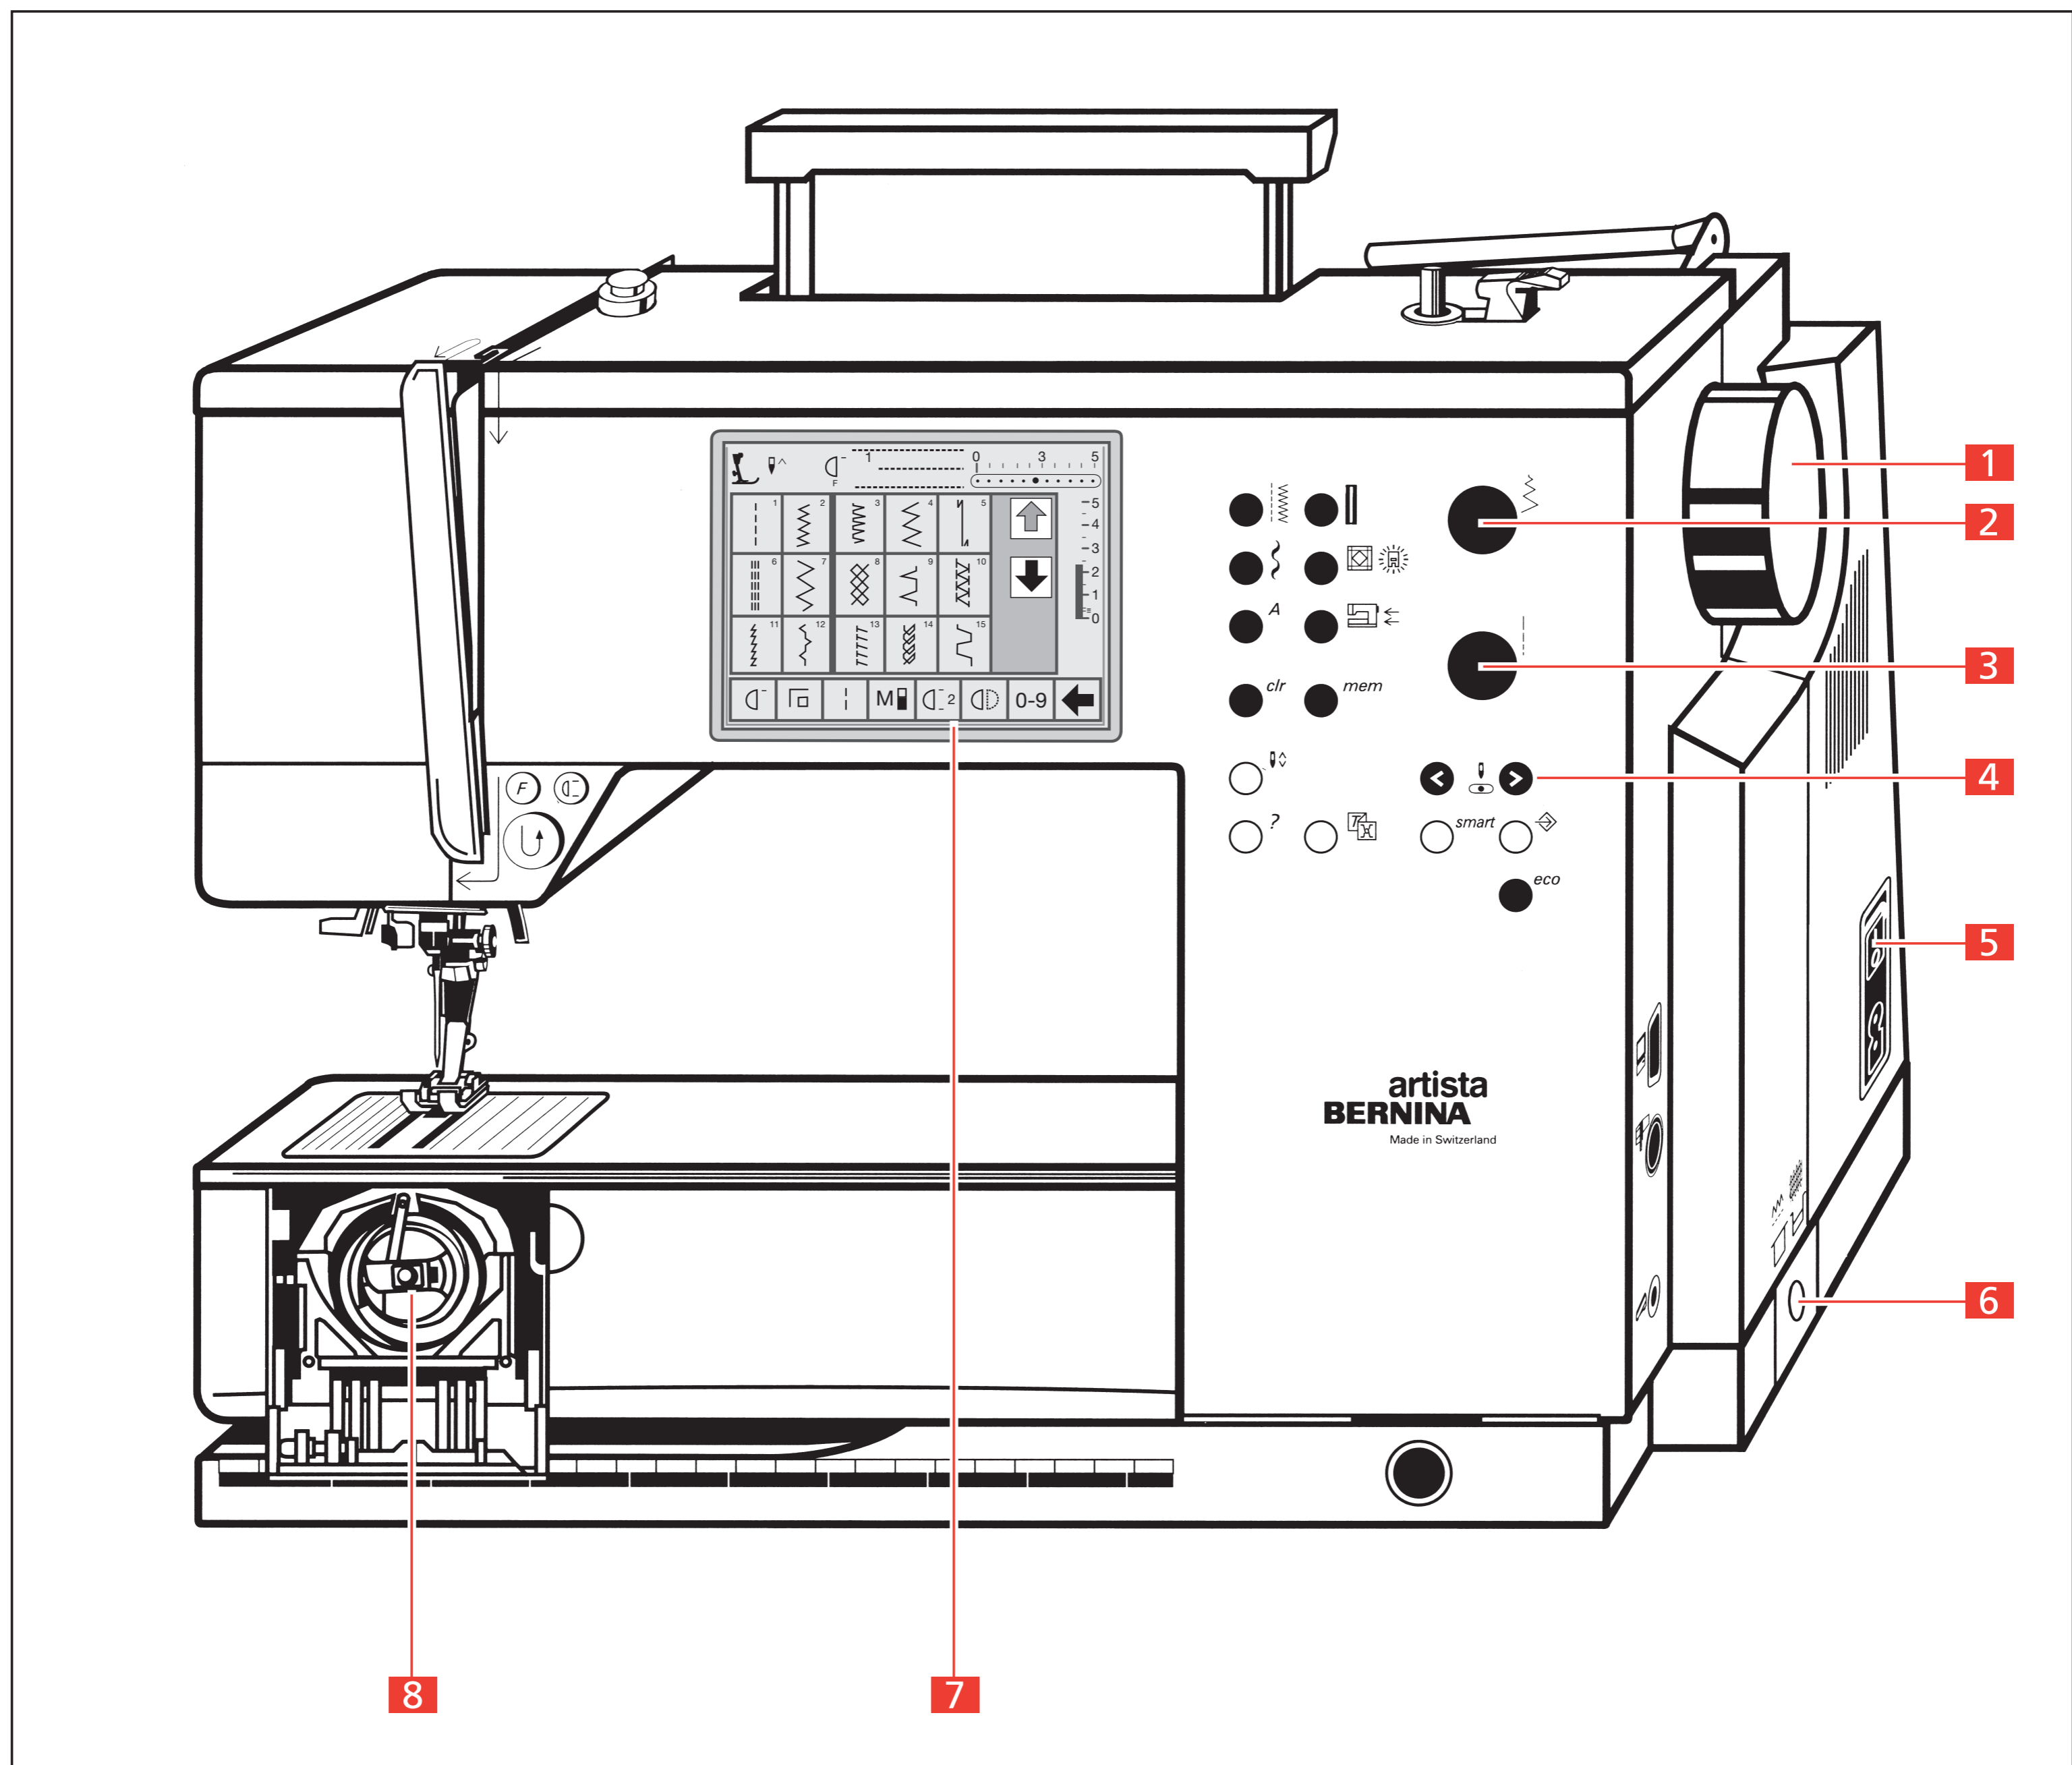

artista

- 1** Handwheel
- 2** Stitch width adjusting buttons
- 3** Stitch length adjusting buttons
- 4** Needle positioning buttons
- 5** Power switch
- 6** Feed-dog drop
- 7** Touchscreen
- 8** Bobbin case with bobbin