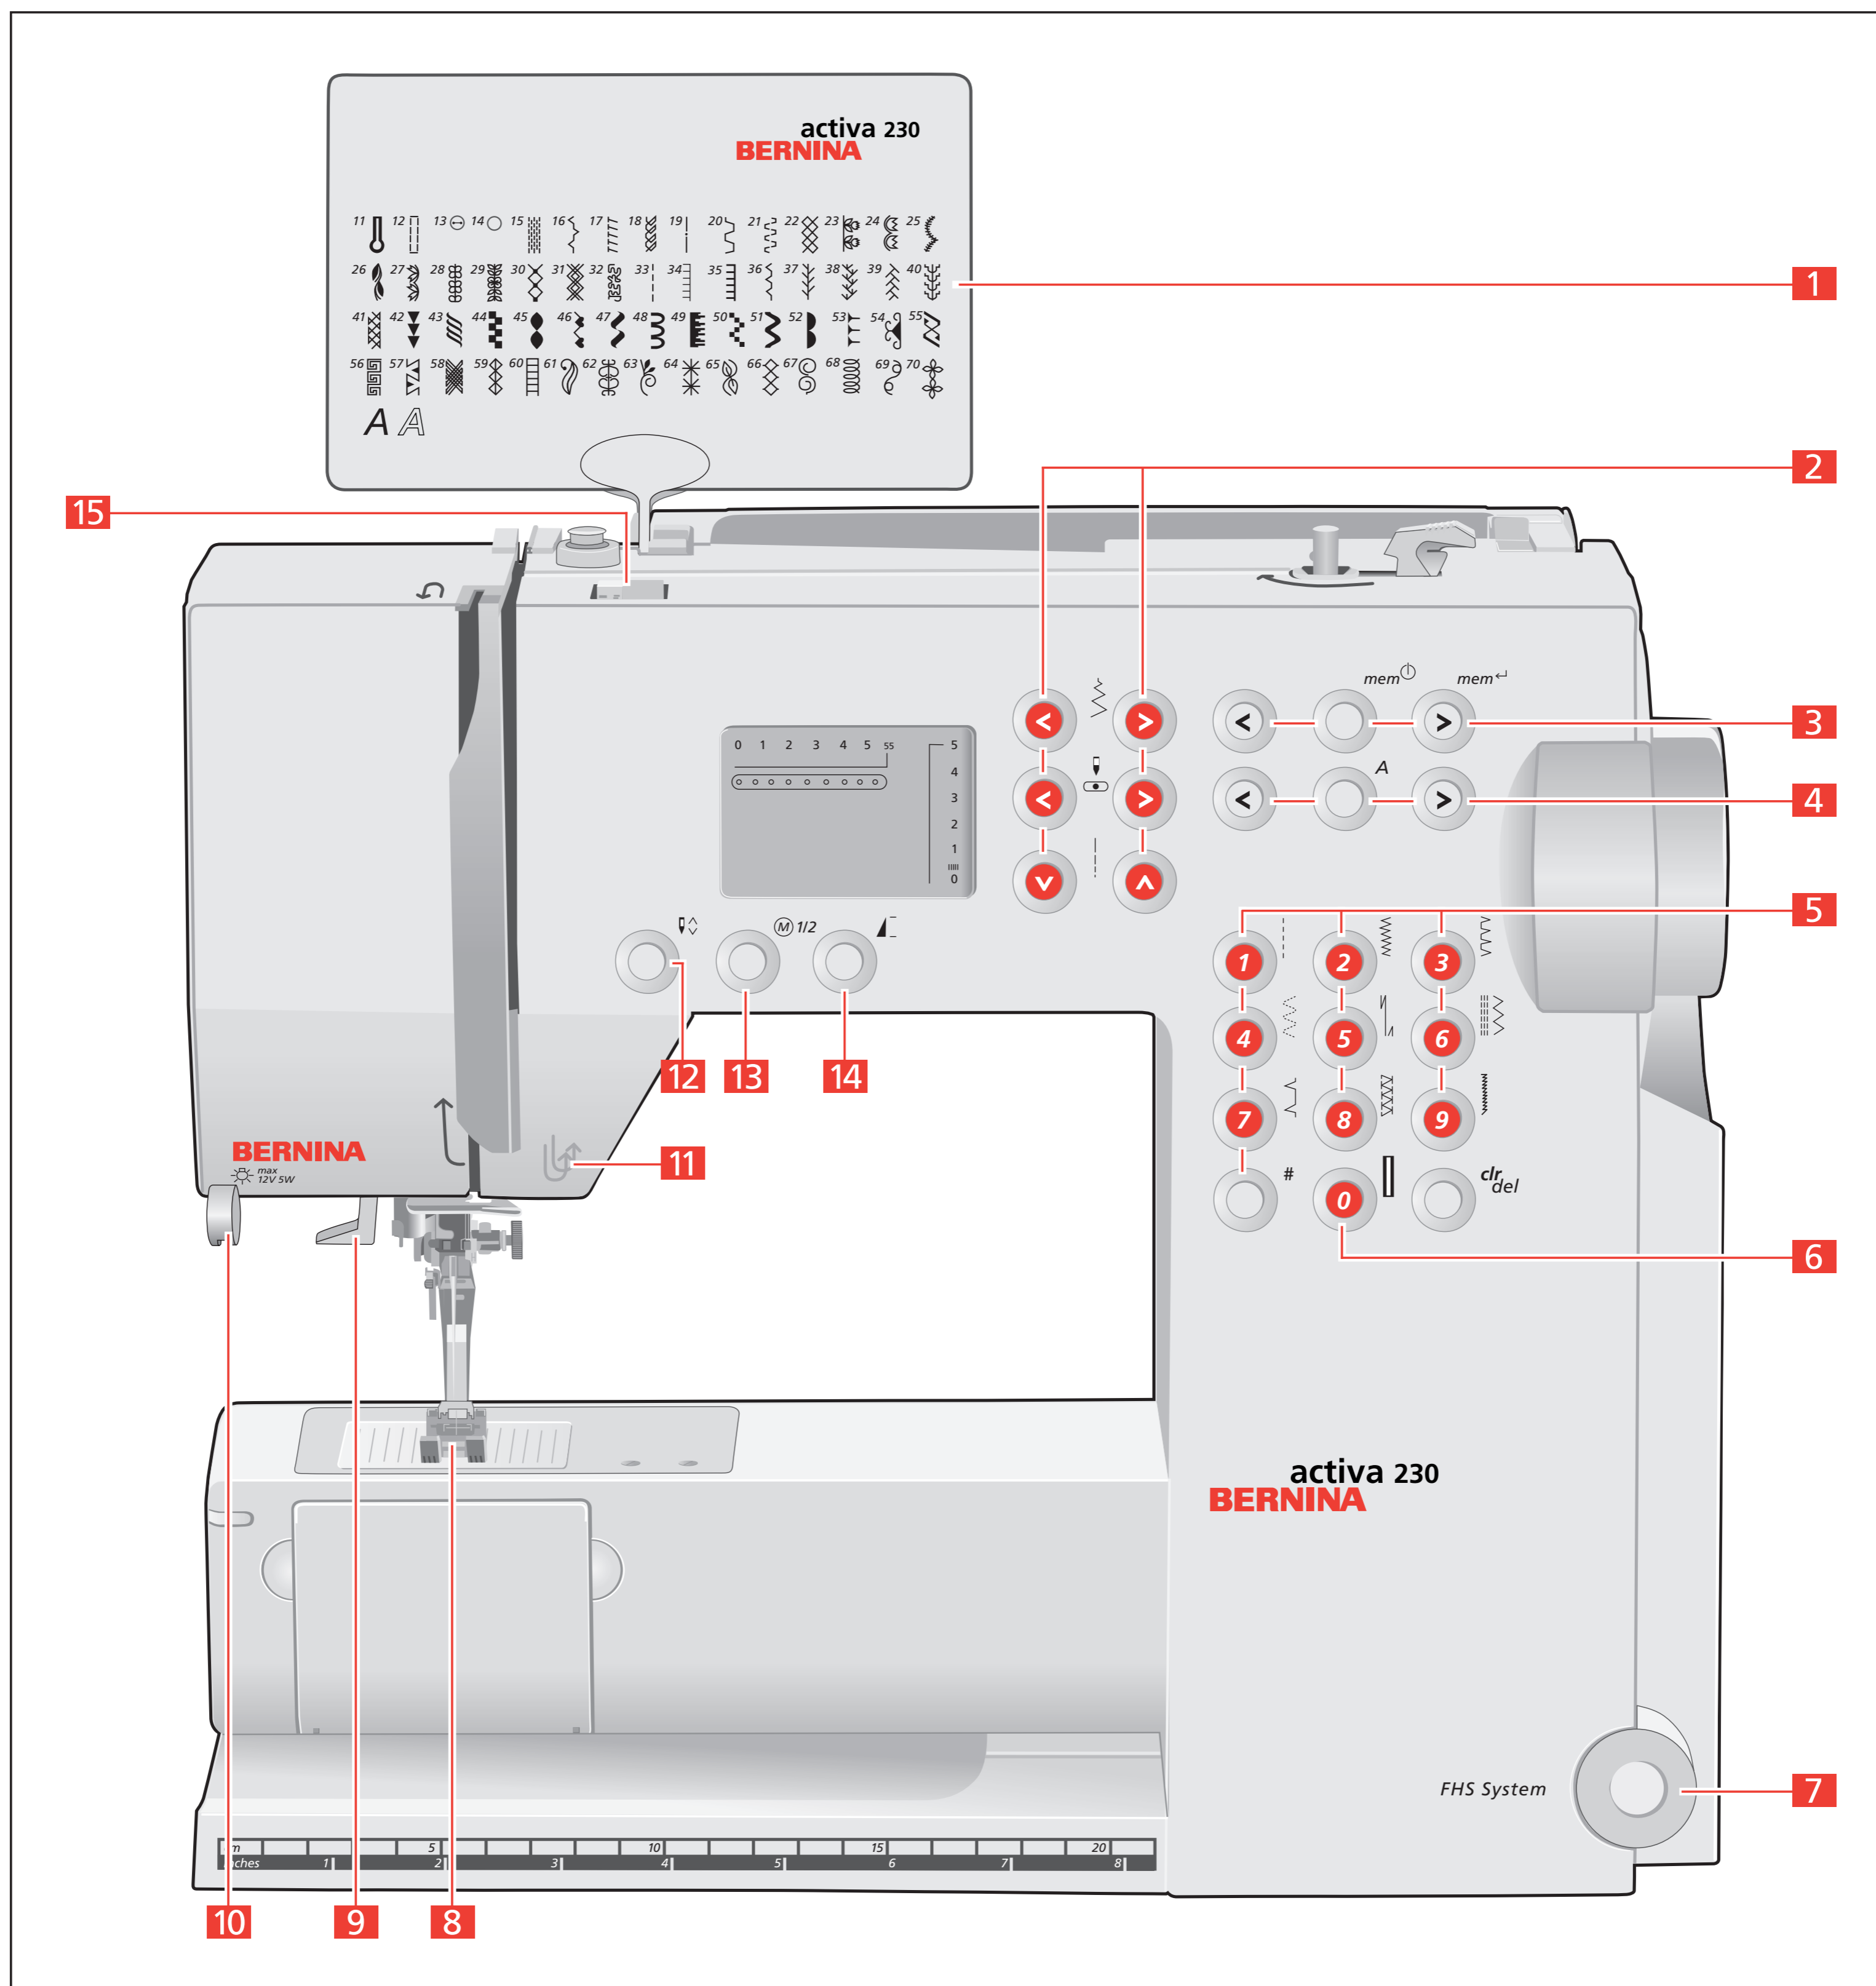

activa 230

- | | |
|---|---|
| 1 Stitch card | 9 Threader |
| 2 Stitch width/Needle position/Stitch length | 10 Magnifying glass holder (for optional lens set) |
| 3 Memory | 11 Quick reverse button |
| 4 Alphabet selecting buttons | 12 Needle stop up/down |
| 5 Stitch selection buttons | 13 Half motor speed |
| 6 Standard buttonhole | 14 Pattern end button |
| 7 Free Hand System FHS (optional) | 15 Thread tension adjusting wheel |
| 8 Presser foot | |