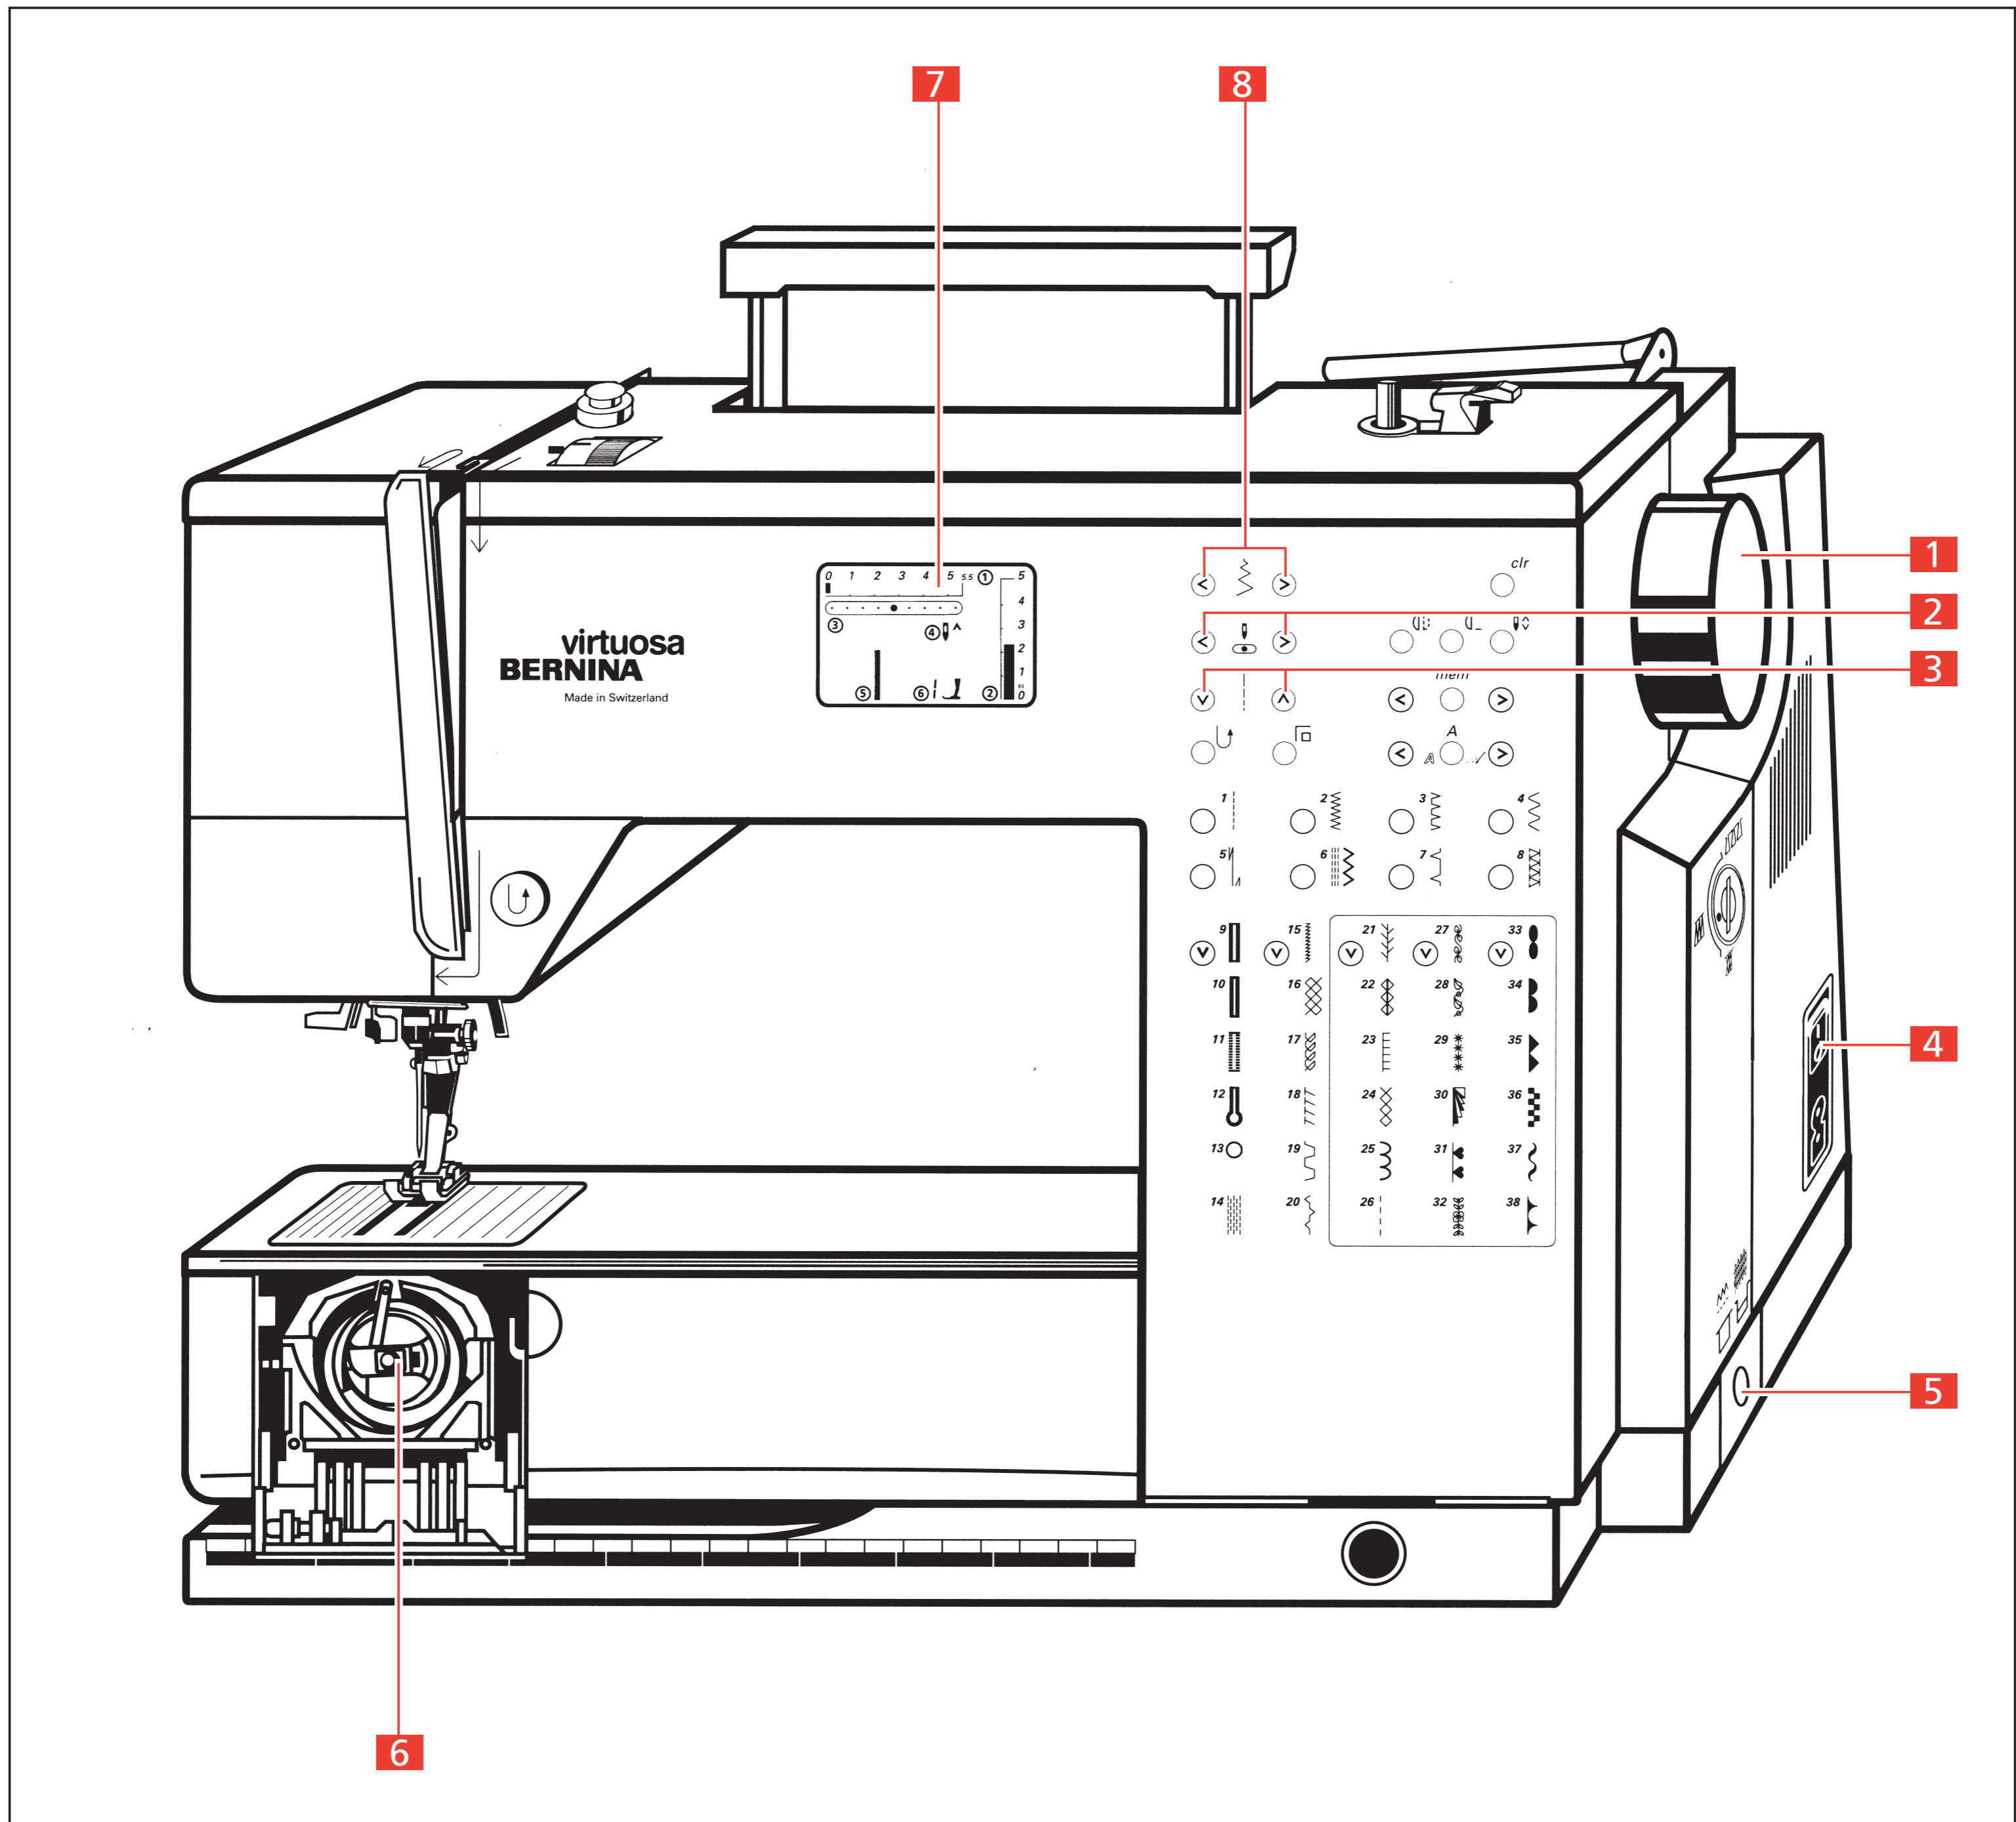

## virtuosa

- 1** Handwheel
- 2** Needle positioning buttons
- 3** Stitch length adjusting buttons
- 4** Power switch
- 5** Feed-dog drop
- 6** Bobbin case with bobbin
- 7** Screen
- 8** Stitch width adjusting buttons